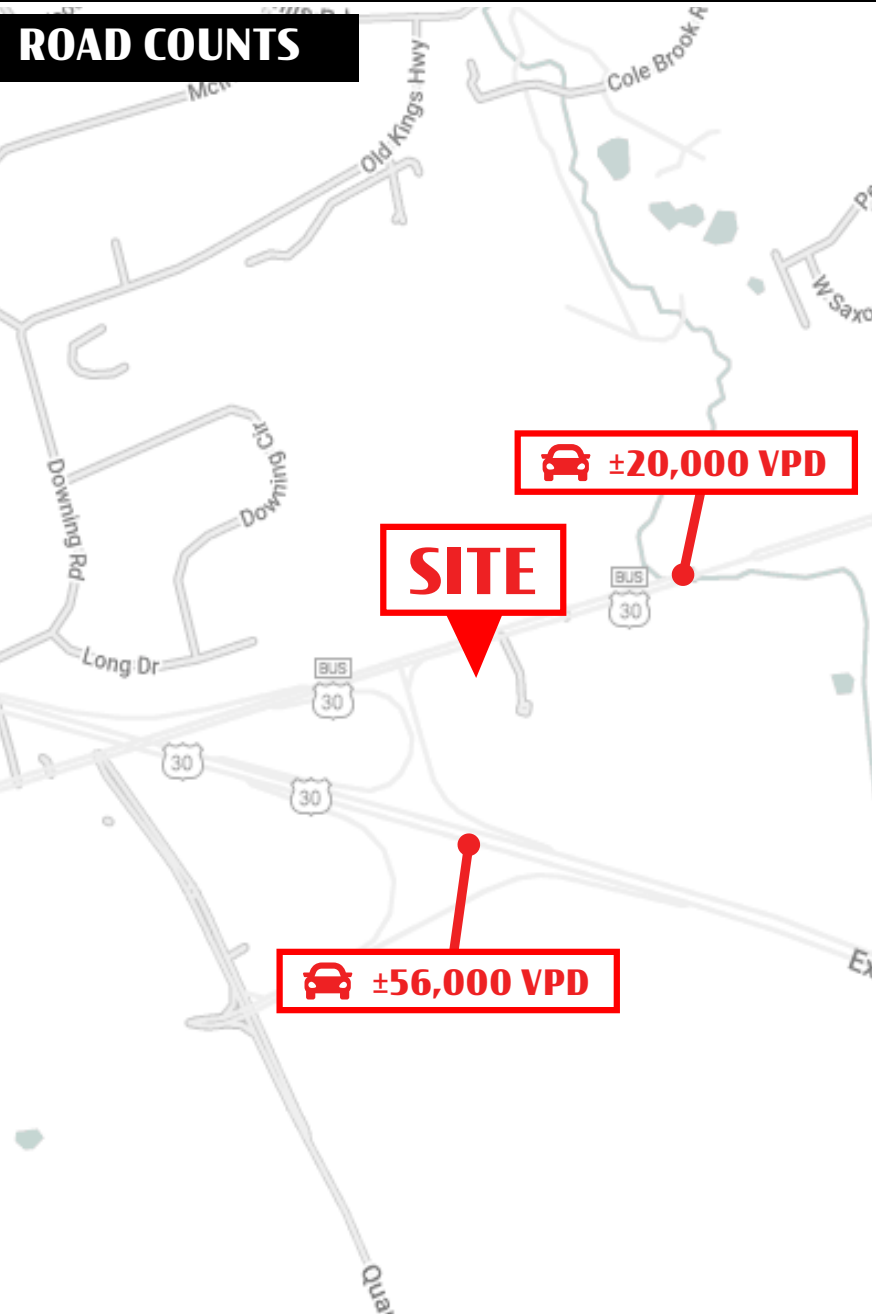

1244 E. Lancaster Ave.

Downingtown, PA | 19335

For Lease

ROAD COUNTS

DEMOGRAPHICS	1 MILE	3 MILE	5 MILE
TOTAL POPULATION	3,957	47,455	101,577
TOTAL EMPLOYEES	5,301	32,300	65,292
AVERAGE HHI	$122,583	$141,154	$157,034
TOTAL HOUSEHOLDS	1,607	18,670	37,915

TRAFFIC COUNTS: E. Lancaster Ave. ± 20,000 VPD