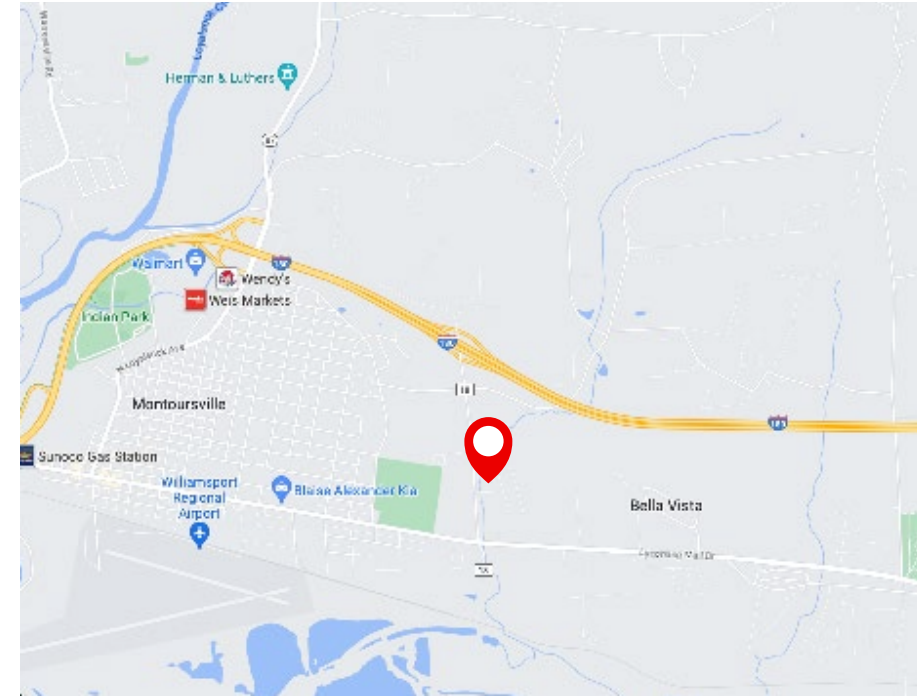

160 CHOATE CIRCLE

MONTOURSVILLE, PA | 17754

±2.59 ACRES
AVAILABLE FOR SALE/ LEASE

LOCATION OVERVIEW

The site is located just off I-180 from the Fairfield exit and surrounded by a wide variety of other business uses. There are new traffic signals and development sites available along Fairfield Road which will generate more traffic in the coming years.

TRADE AREA DESCRIPTION

There are 113,605 people in 47,022 homes with a median household income of $60,494 in Lycoming County. Pennsylvania College of Technology and UPMC are some of the largest employers in the area.

Lycoming County is home to the Little League World Series (LLWs) as well as Lycoming College and Pennsylvania College of Technology. The LLWS has had over 40,000 attendees while Lycoming and Penn College are home to over 6,000 students combined.

DEMOGRAPHICS	5 MILE	7 MILE	10 MILE
TOTAL POPULATION	22,258	55,084	90,338
TOTAL EMPLOYEES	14,427	29,961	43,352
AVERAGE HHI	$95,841	$86,133	$84,319
TOTAL HOUSEHOLDS	9,089	22,849	36,080

TRAFFIC COUNTS: FAIRFIELD RD ±5,000 VPD

NEARBY

Walmart
2.1M VISITS WITHIN 1 YEAR

weis
555.1K VISITS WITHIN 1 YEAR

Wendy's
120.8K VISITS WITHIN 1 YEAR

LOWE'S
751.1K VISITS WITHIN 1 YEAR