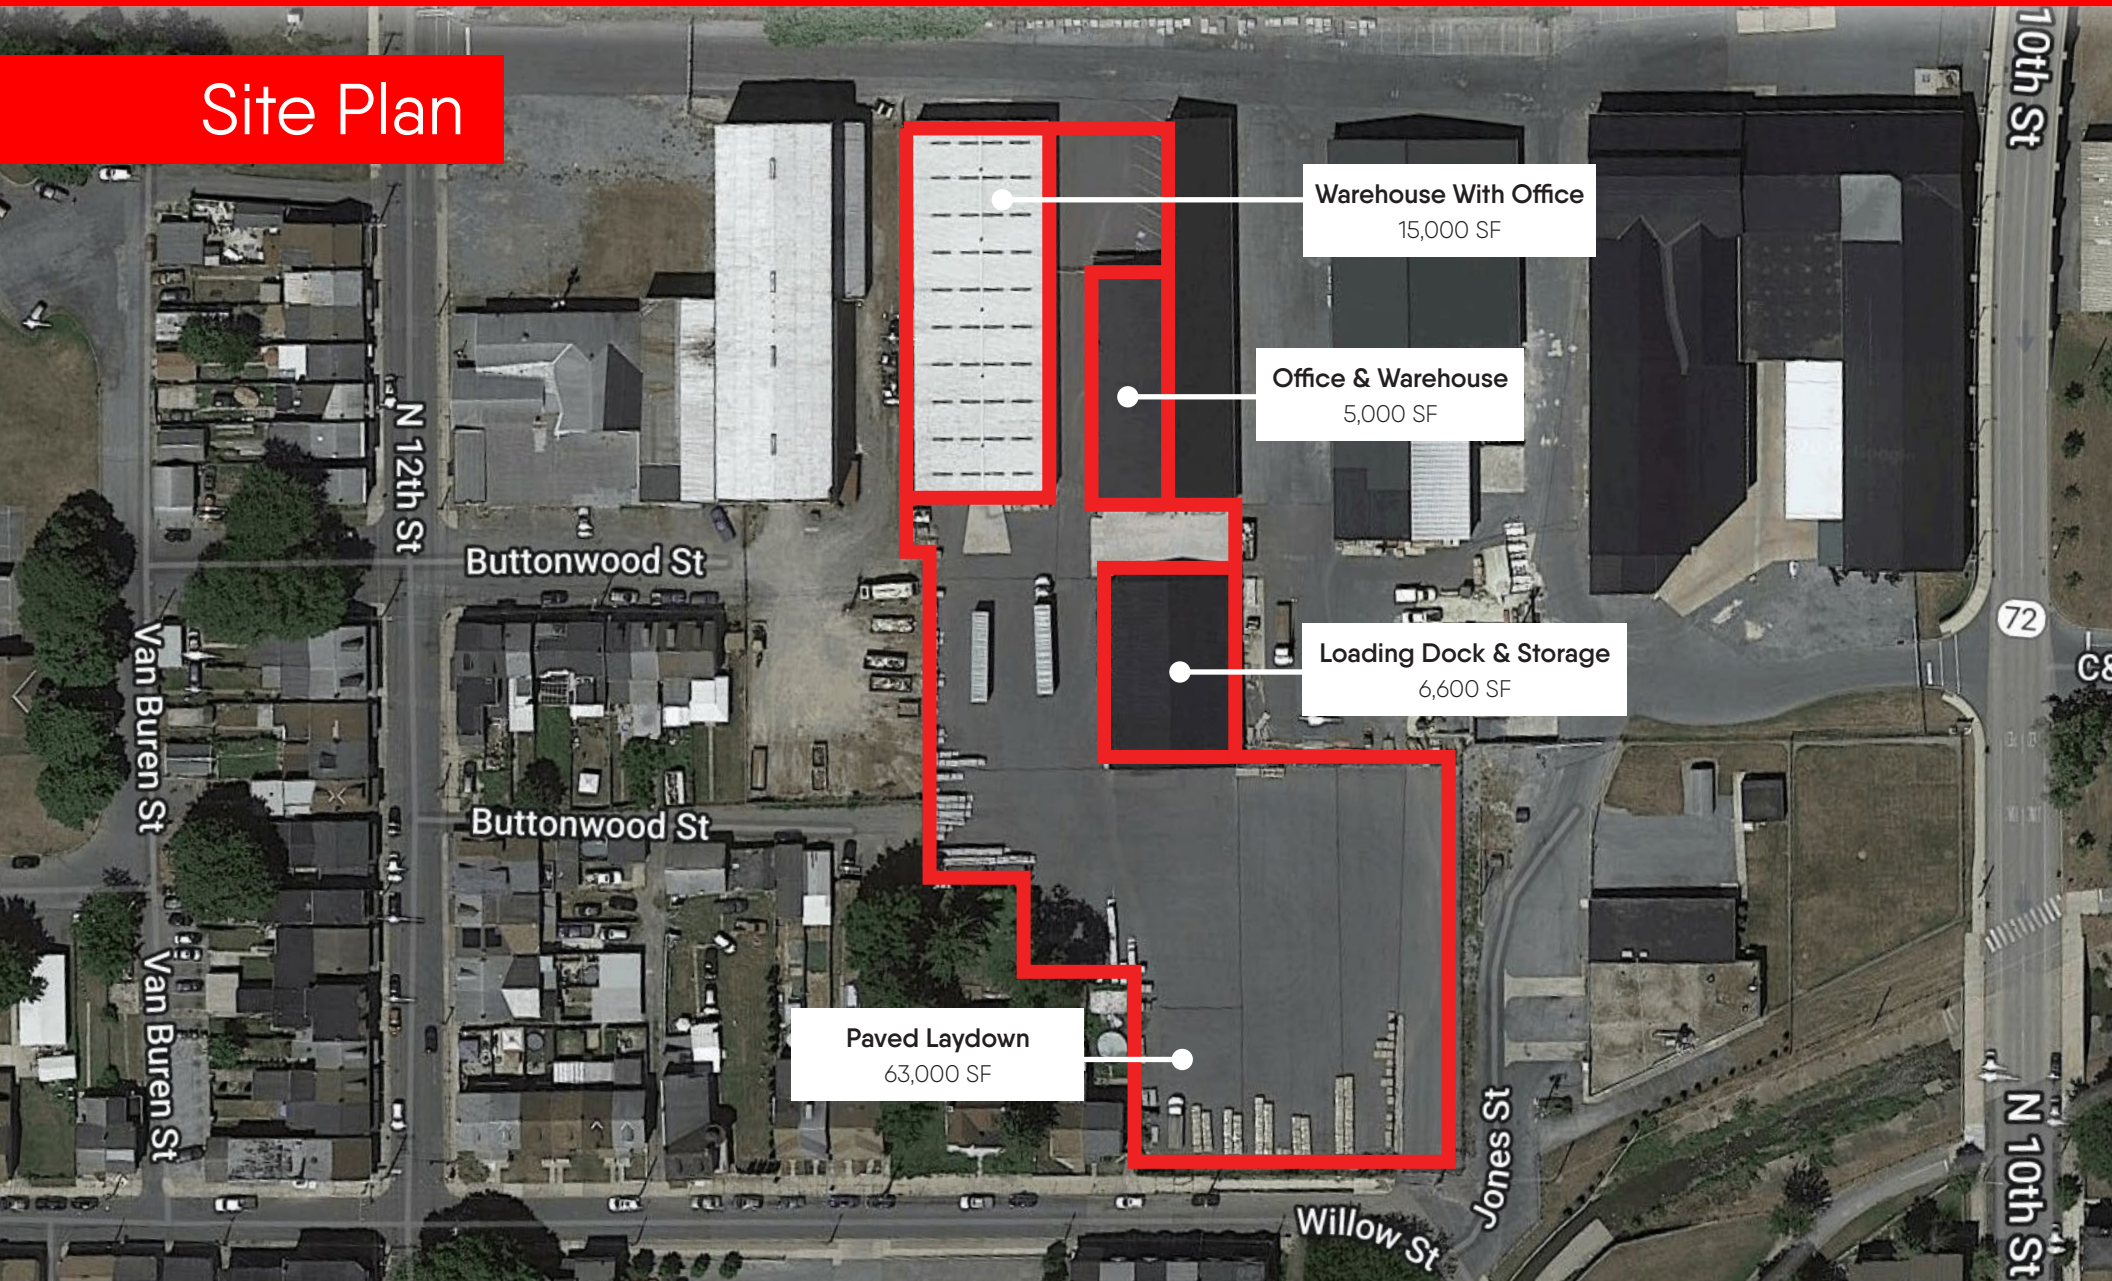

LEBANON BUILDING

Lebanon, PA

±26,600 SF
FOR LEASE

Site Plan

Jeff Herr | Jeffrey Herr

For Lease Information: 717.843.5555 | Learn more online at www.bennettwilliams.com

Bennett Williams

ACTIVE MEMBER OF:
RETAIL BROKERS NETWORK

COMMERCIAL BROKERAGE. *Redefined.*