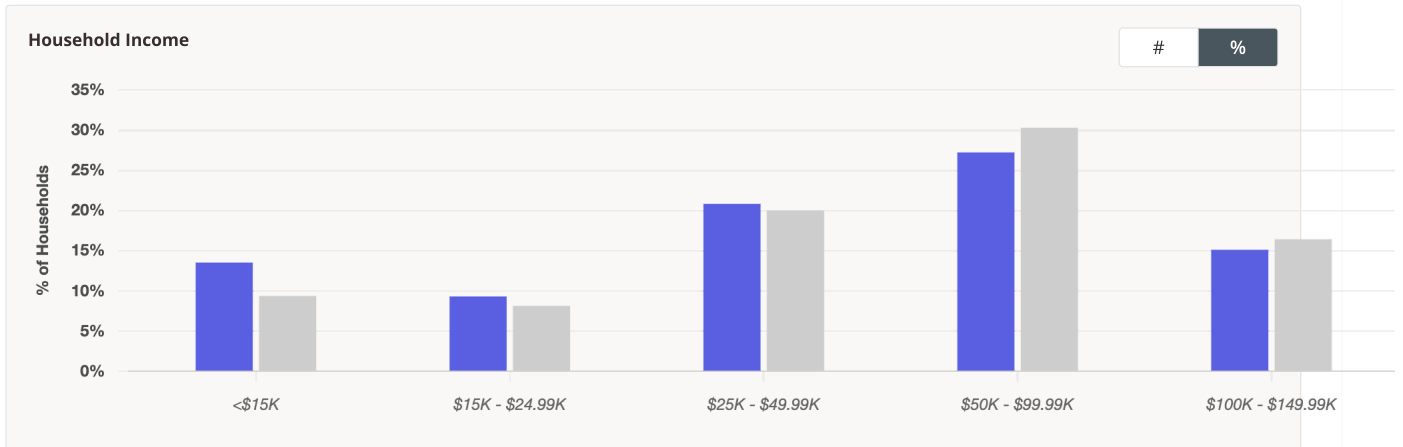

### Audience Overview ?

**Walmart**

373 Benner Pike, State Colleg...

Dataset:

Census 2021

View:

Potential Market

Compare to:

Pennsylvania

Property	Median Household Income	Bachelor's Degree or Higher	Median Age	Most Common Ethnicity	Persons per Household
Walmart Benner Pike, State Col...	\$59K	52.7%	28.2	White (83.2%)	2.70
Pennsylvania	\$68K	33.1%	40.6	White (75%)	2.52