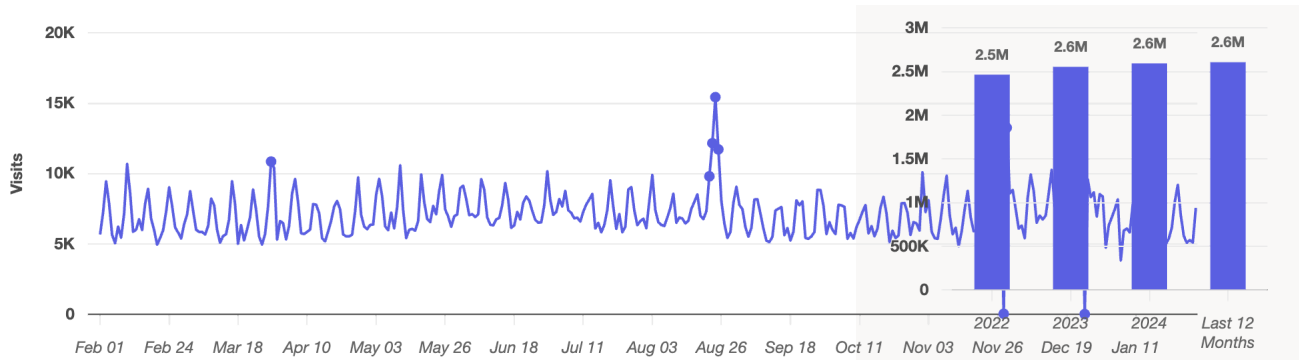

Visits Trend ?

Walmart

373 Benner Pike, State Colleg...

Metric: **Visits**   Aggregation: **Daily**   Annual Summary: ☒   Outlier Indicators: ☒