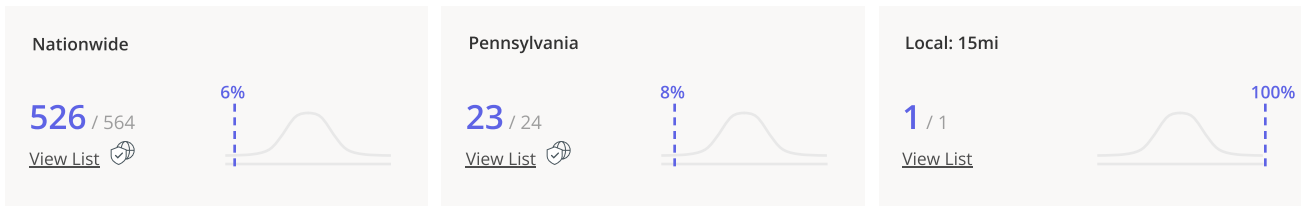

Dataset:

Census 2021

View:

Potential Market

Compare to:

Pennsylvania ▾

Property	Median Household Income	Bachelor's Degree or Higher	Median Age	Most Common Ethnicity	Persons per Household
Sam's Club Benner Pike, State Col...	\$57.1K	45.4%	31.2	White (84.7%)	2.60
Pennsylvania	\$68K	33.1%	40.6	White (75%)	2.52

*Demographics are based on a True Trade Area capturing 70% of visits | Data source: Census 2021

Ranking Overview ?

Sam's Club

381 Benner Pike, State Colleg...

Benchmark:

Chain: Sam's Club

Metric:

Visits

* Coverage levels should be considered when comparing ranking results. [Learn more](#)

Favorite Places ?

Loading...

Visitor Journey ?

Loading...

Visitor Journey - Routes ?

Loading...

To protect individual privacy, the beginning points shown for each route are approximations and do not represent actual home locations. [Learn more](#)