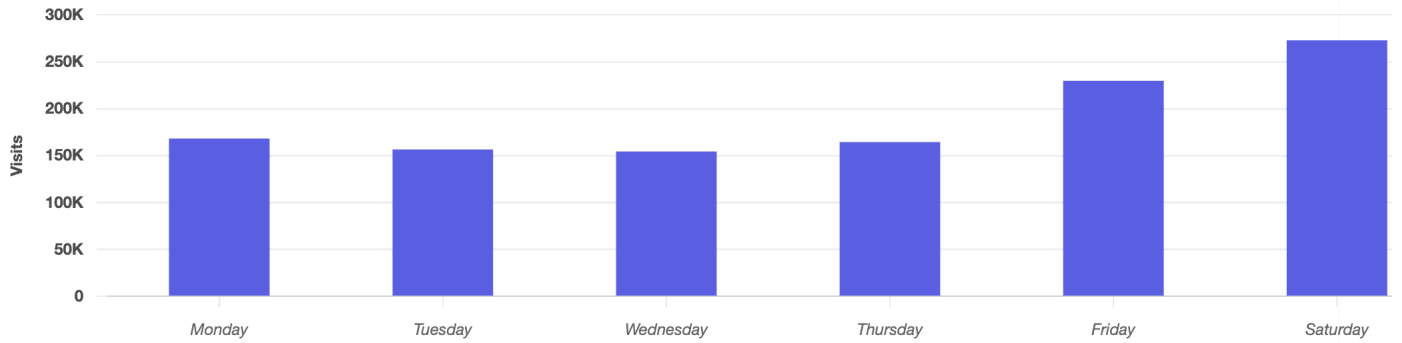

* Coverage levels should be considered when comparing ranking results. [Learn more](#)

Favorite Places ?

Loading...

Visitor Journey ?

Loading...

Visitor Journey - Routes ?

Loading...

To protect individual privacy, the beginning points shown for each route are approximations and do not represent actual home locations. [Learn more](#)

Hourly Visits ?

Sam's Club

381 Benner Pike, State Colleg...

Metric:

Visits

Daily Visits ?

Sam's Club

381 Benner Pike, State Colleg...

Metric:

Visits

Visit Duration ?

Sam's Club

381 Benner Pike, State Colleg...

Metric:

Visits