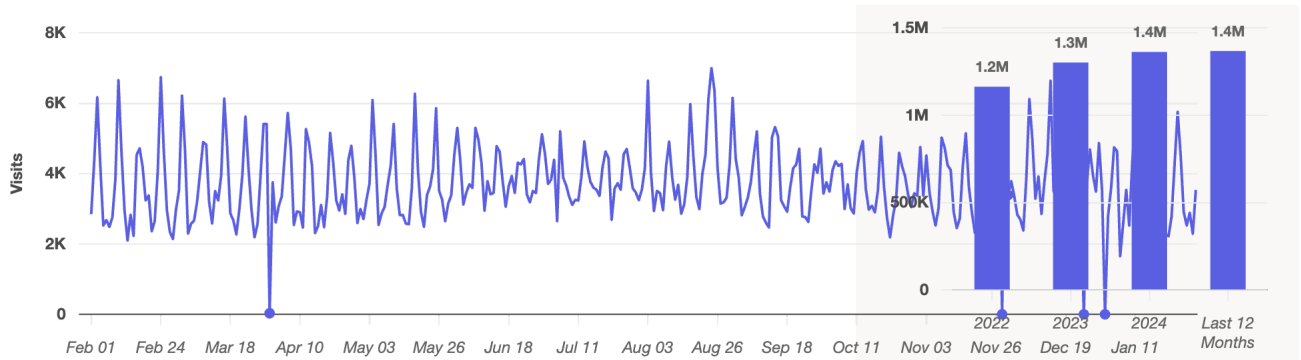

Sam's Club

381 Benner Pike, State College, PA 16801 # 6533

Last full 12 months
All Visit Durations

Metrics ?

Property:
[Sam's Club / Benner Pike, Sta...](#)

Visits	1.4M	Sales	\$80.9M
Visits / sq ft	11.77	Sales / sq ft	\$695.8
Size - sq ft	116.2K	Transactions	1.1M
Visitors	240.3K	Average Ticket Size	\$72.9
Visit Frequency	5.76	Visits YoY	+5.2%
Avg. Dwell Time	32 min	Visits Yo2Y	+16.2%
Panel Visits	68.4K	Visits Yo3Y	+22%

Visits Trend ?

Sam's Club

381 Benner Pike, State Colleg...

Metric: **Visits** Aggregation: **Daily** Annual Summary: Outlier Indicators:

Sales Trend ?

Sam's Club

381 Benner Pike, State Colleg...

Aggregation:
Monthly