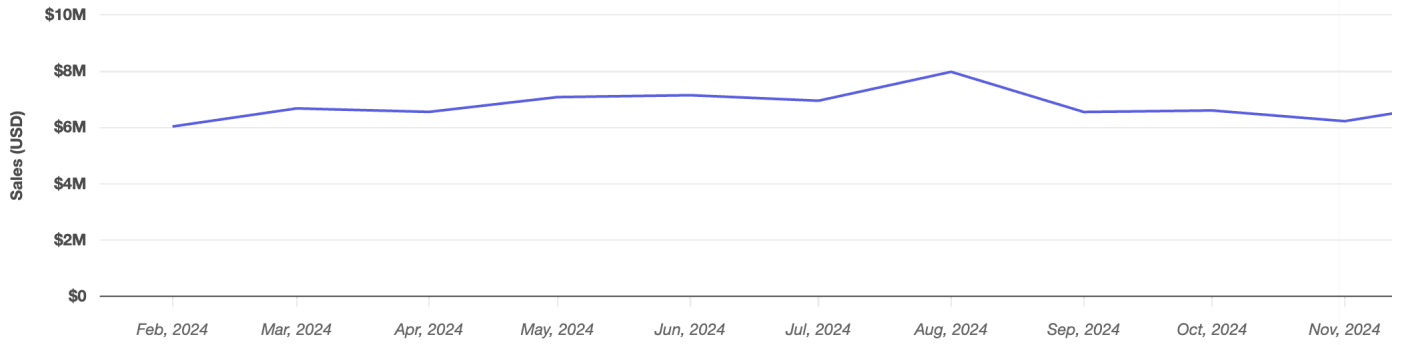

Sam's Club

381 Benner Pike, State College, PA 16801 # 6533

Last full 12 months
All Visit Durations

Metrics ?

Property:
[Sam's Club / Benner Pike, Sta...](#)

Visits	1.4M	Sales	\$80.9M
Visits / sq ft	11.77	Sales / sq ft	\$695.8
Size - sq ft	116.2K	Transactions	1.1M
Visitors	240.3K	Average Ticket Size	\$72.9
Visit Frequency	5.76	Visits YoY	+5.2%
Avg. Dwell Time	32 min	Visits Yo2Y	+16.2%
Panel Visits	68.4K	Visits Yo3Y	+22%

Visits Trend ?

Sam's Club

381 Benner Pike, State Colleg...

Metric: **Visits** Aggregation: **Daily** Annual Summary: Outlier Indicators:

Sales Trend ?

Sam's Club

381 Benner Pike, State Colleg...

Aggregation:
Monthly

Metric:
Sales

Compare:
None

Annual Summary:

Market Landscape ?

Trade Area

Heatmap

2 km

© Mapbox © OpenStreetMap © Maxar