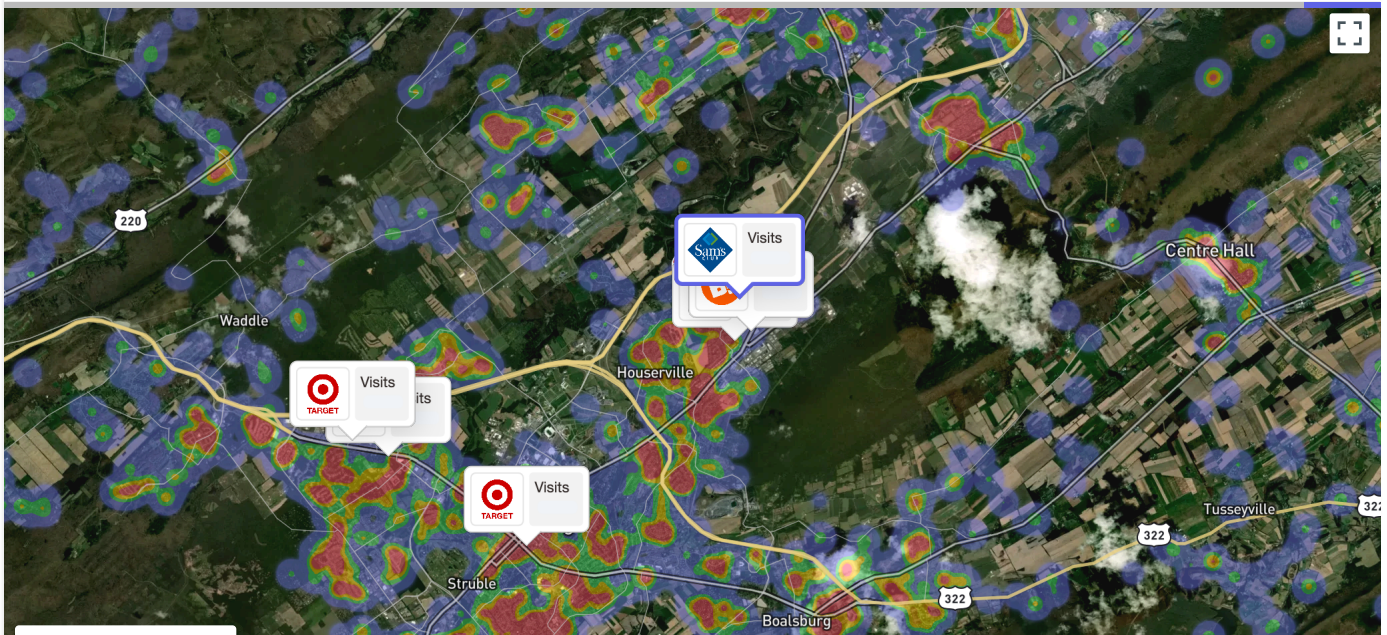

Sam's Club

381 Benner Pike, State College, PA 16801 # 6533

Last full 12 months
All Visit Durations

Metrics ?

Property:
[Sam's Club / Benner Pike, Sta...](#)

Visits	1.4M	Sales	\$80.9M
Visits / sq ft	11.77	Sales / sq ft	\$695.8
Size - sq ft	116.2K	Transactions	1.1M
Visitors	240.3K	Average Ticket Size	\$72.9
Visit Frequency	5.76	Visits YoY	+5.2%
Avg. Dwell Time	32 min	Visits Yo2Y	+16.2%
Panel Visits	68.4K	Visits Yo3Y	+22%

Visits Trend ?

Sam's Club

381 Benner Pike, State Colleg...

Metric: **Visits** Aggregation: **Daily** Annual Summary: Outlier Indicators:

Sales Trend ?

Sam's Club

381 Benner Pike, State Colleg...

Aggregation:
Monthly

Metric:
Sales

Compare:
None

Annual Summary:

Market Landscape ?

Trade Area

Heatmap

2 km

© Mapbox © OpenStreetMap © Maxar

Home locations are obfuscated for privacy and randomly placed within a census block. They do not represent actual home addresses. [Learn more](#)

Audience Overview ?

Sam's Club

381 Benner Pike, State Colleg...