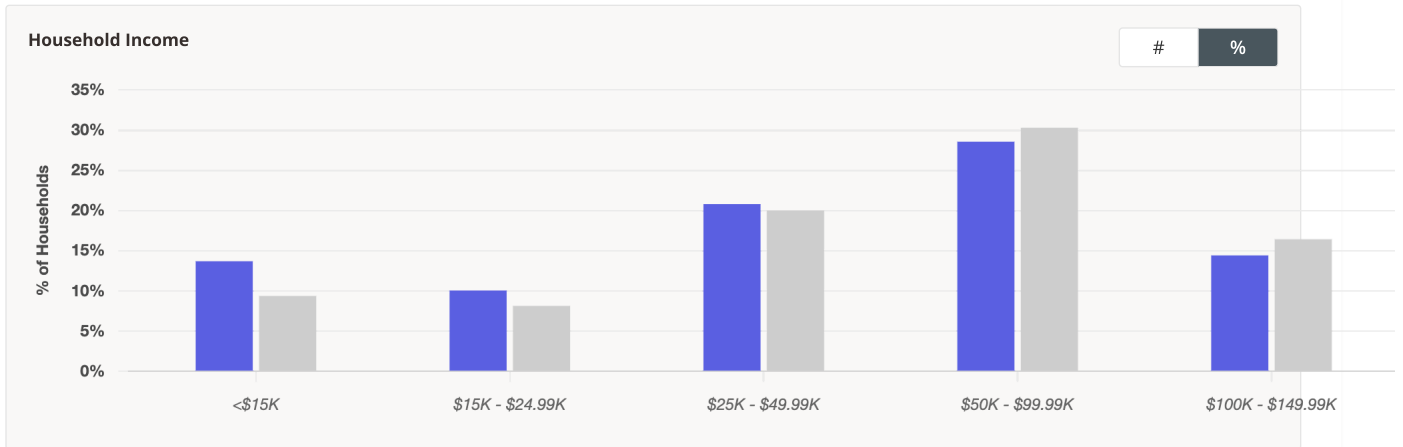

Dataset:

Census 2021

View:

Potential Market

Compare to:

Pennsylvania ▾

Property	Median Household Income	Bachelor's Degree or Higher	Median Age	Most Common Ethnicity	Persons per Household
Sam's Club Benner Pike, State Col...	\$57.1K	45.4%	31.2	White (84.7%)	2.60
Pennsylvania	\$68K	33.1%	40.6	White (75%)	2.52