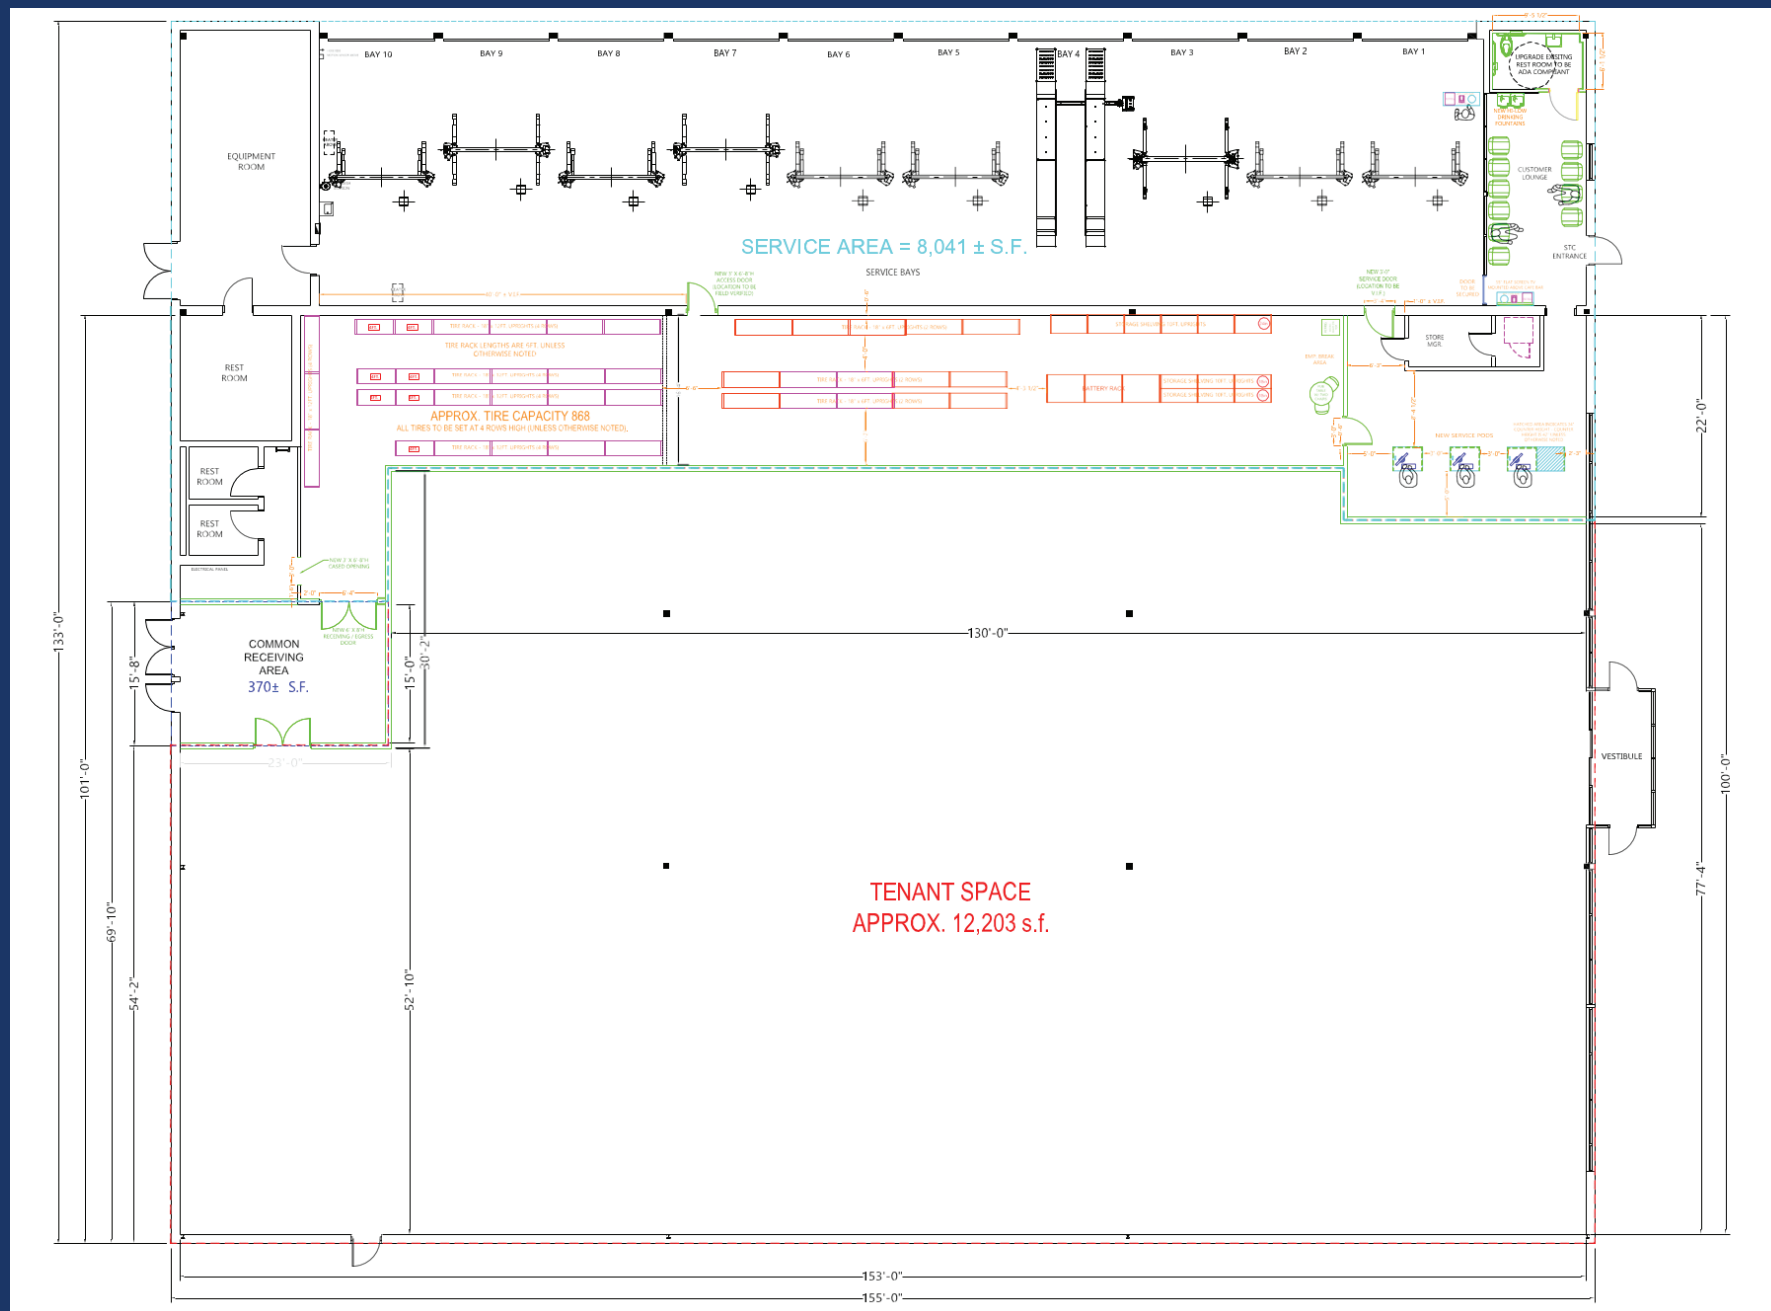

1113 Scranton-Carbondale Hwy

Don Gill
847.630.1070
gill@vestian.com

Dan Piskadlo
917.363.0744
piskadlo@vestian.com

Adam Hagerman
717.843.5555
ahagerman@bennettwilliams.com

Cale Bruso
717.843.5555
cbruso@bennettwilliams.com

VESTIAN

Bennett WILLIAMS
COMMERCIAL REAL ESTATE