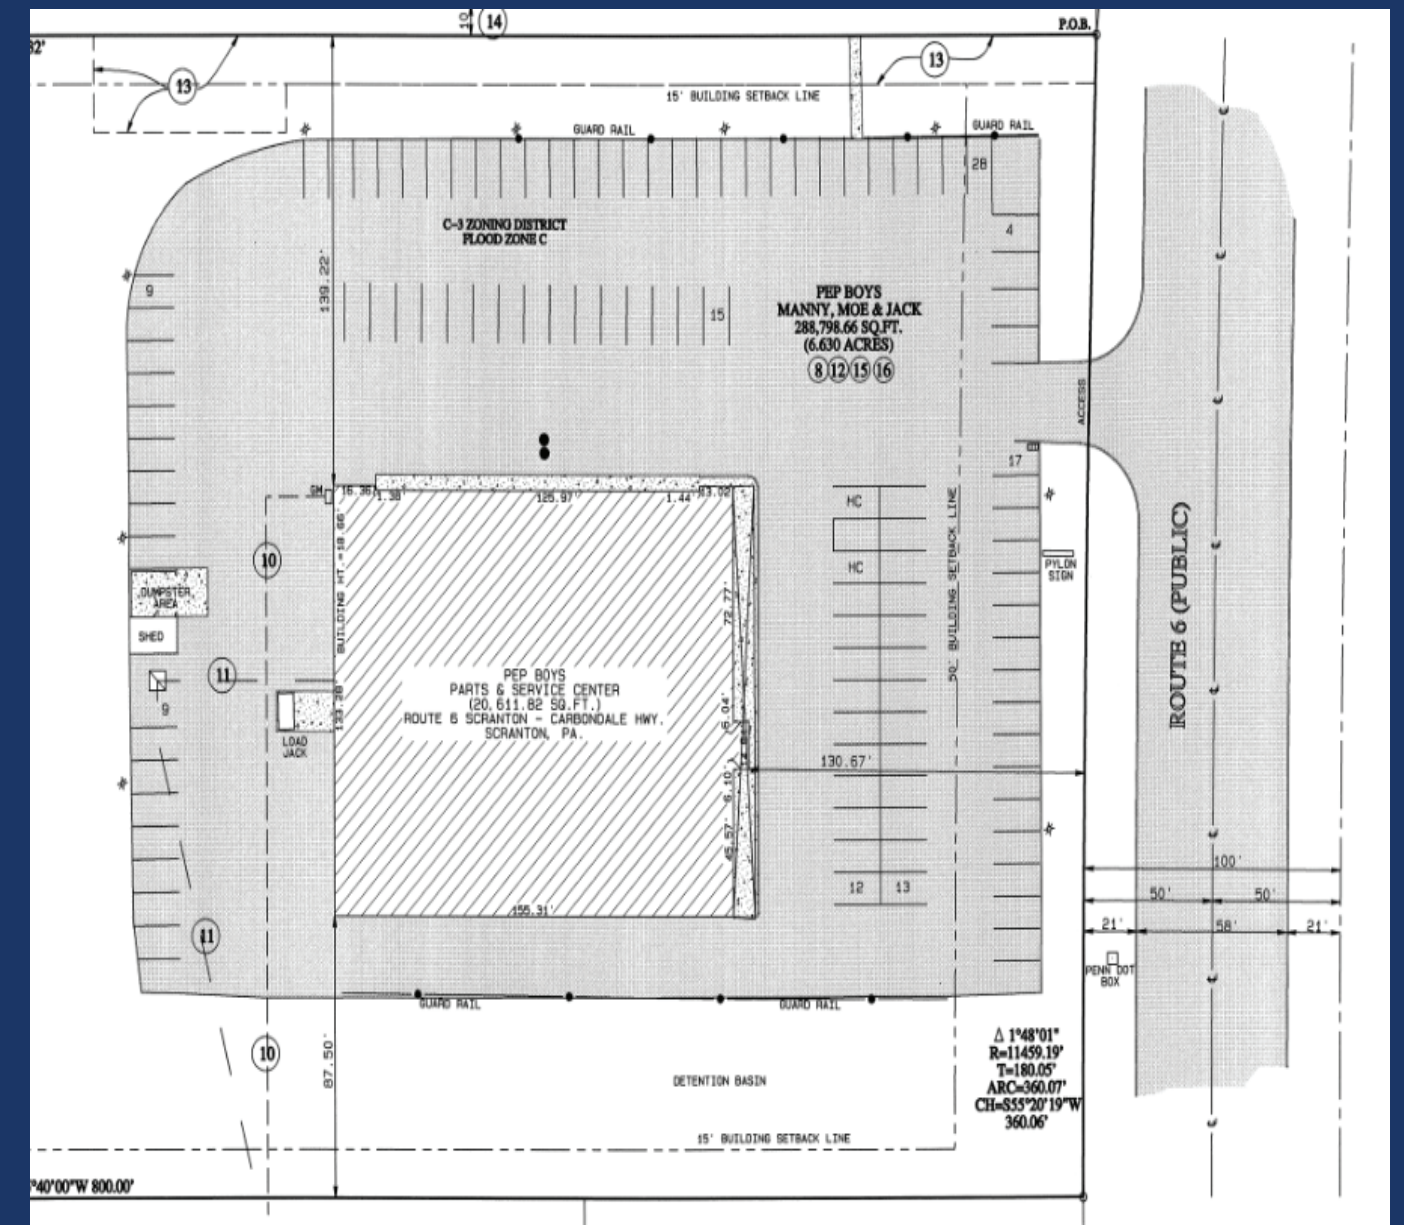

1113 Scranton-Carbondale Hwy

Don Gill
847.630.1070
gill@vestian.com

Dan Piskadlo
917.363.0744
piskadlo@vestian.com

Adam Hagerman
717.843.5555
ahagerman@bennettwilliams.com

Cale Bruso
717.843.5555
cbruso@bennettwilliams.com

VESTIAN

Bennett WILLIAMS
COMMERCIAL REAL ESTATE